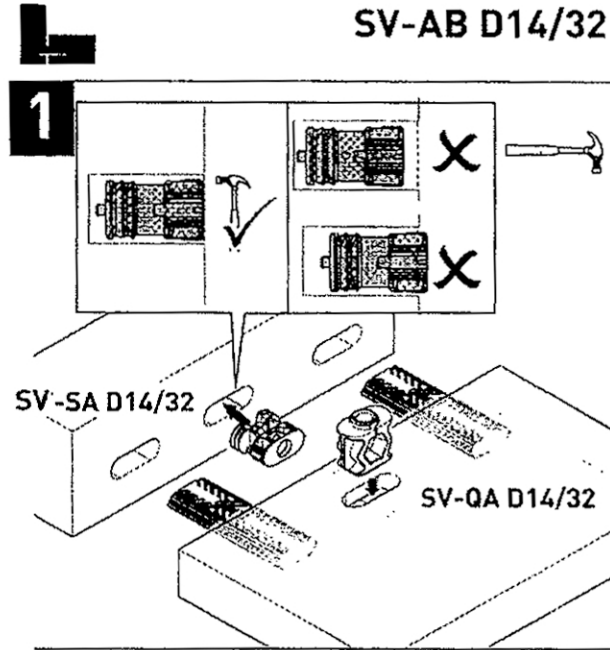

# NEW DOMINO Right Angle Connectors

<b>A</b>		25 mm	-y/2
<b>B</b>		50 mm	-y/2
<b>C</b>		x+10 mm	40 mm
<b>C</b>		x+12 mm	40 mm

# NEW DOMINO Surface Connector

## SV-DB D14/32