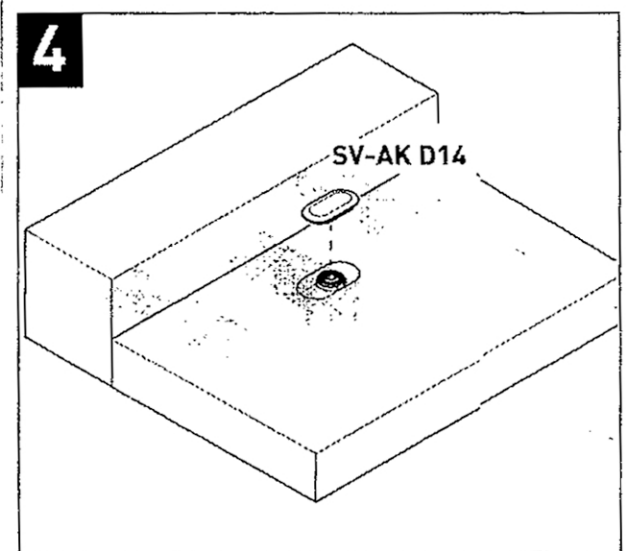

# NEW DOMINO Right Angle Connectors

<b>A</b>		25 mm	-y/2
<b>B</b>		50 mm	-y/2
<b>C</b>		x+10 mm	40 mm
<b>C</b>		x+12 mm	40 mm

# NEW DOMINO Surface Connector

## SV-DB D14/32