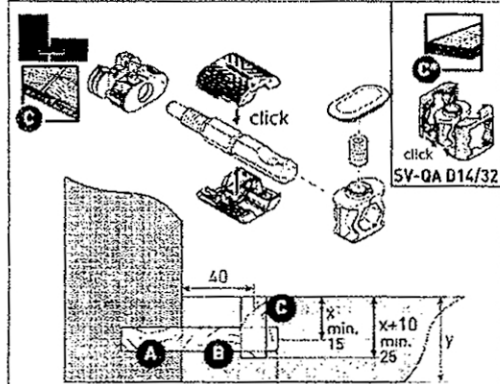

# NEW DOMINO Right Angle Connectors

<b>A</b>		25 mm	-y/2
<b>B</b>		50 mm	-y/2
<b>C</b>		x+10 mm	40 mm
<b>C</b>		x+12 mm	40 mm

# NEW DOMINO Surface Connector