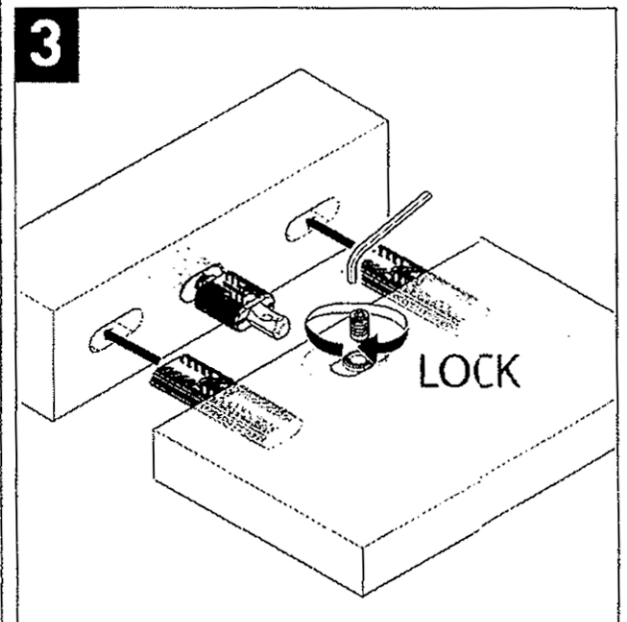

# NEW DOMINO Right Angle Connectors

<b>A</b>		25 mm	-y/2
<b>B</b>		50 mm	-y/2
<b>C</b>		x+10 mm	40 mm
<b>C</b>		x+12 mm	40 mm

# NEW DOMINO Surface Connector

## SV-DB D14/32