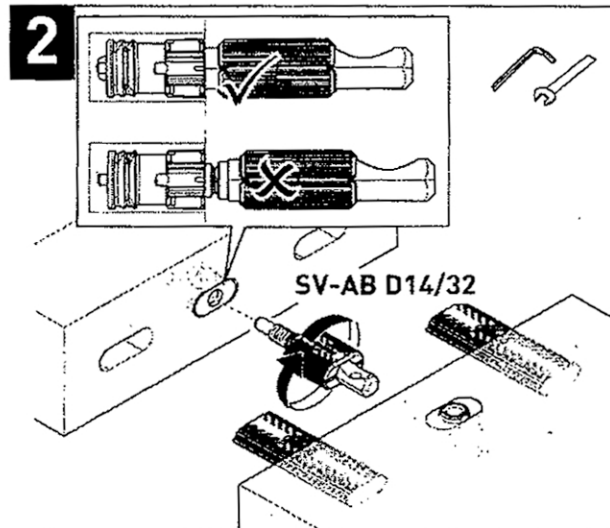

# NEW DOMINO Right Angle Connectors

<b>A</b>		25 mm	-y/2
<b>B</b>		50 mm	-y/2
<b>C</b>		x+10 mm	40 mm
<b>C</b>		x+12 mm	40 mm

# NEW DOMINO Surface Connector

## SV-DB D14/32